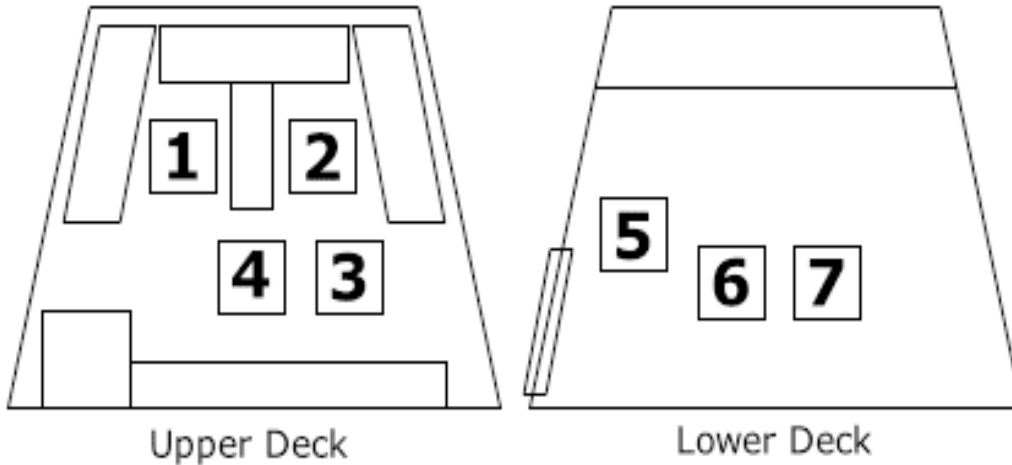

STS-120 EVAs		Suit Markings	IV
EV1: Parazynski	1,2,3,4	Red stripes	Nespoli
EV2: Wheelock	1,3,4	No stripes	Nespoli
EV3: Tani	2	Broken stripes	Nespoli
EV4: Whitson	5	ISS suit	Tani
EV5: Malench.	5	ISS suit	Tani